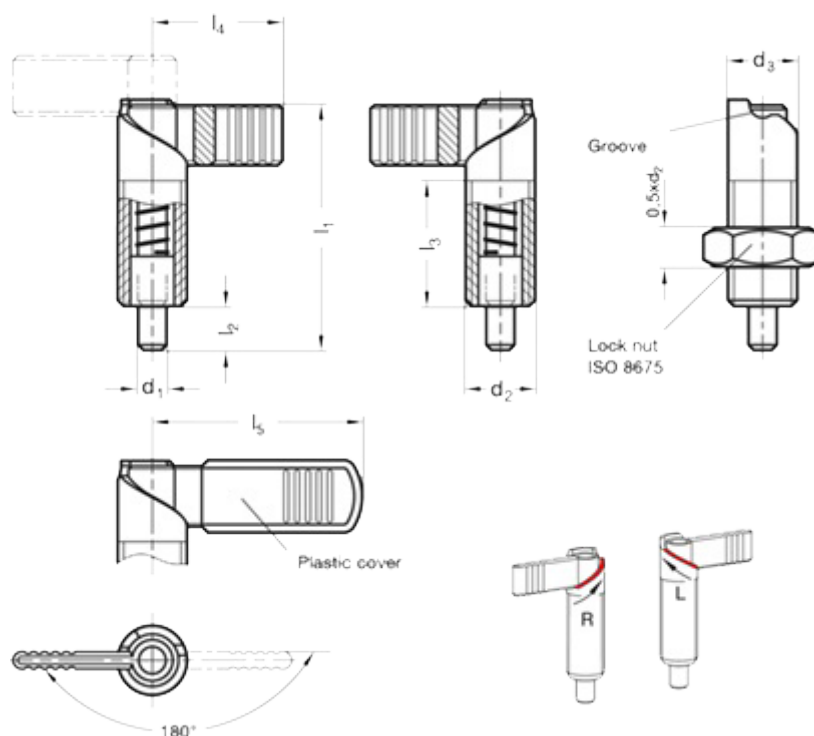

Data Sheet

Article number: 2072166M1215LAK
Description: E+G indexing plunger
GN 721.5-6-M12x1,5-LAK

Measures

d1 = 6
d2 = M12x1.5
d3 = 12
l1 = 47
l2 = 8
l3 = 26
l4 = 26
l5 = -

Spring load in N end = 8
Spring load in N top = 18
Weight in (g) = 138